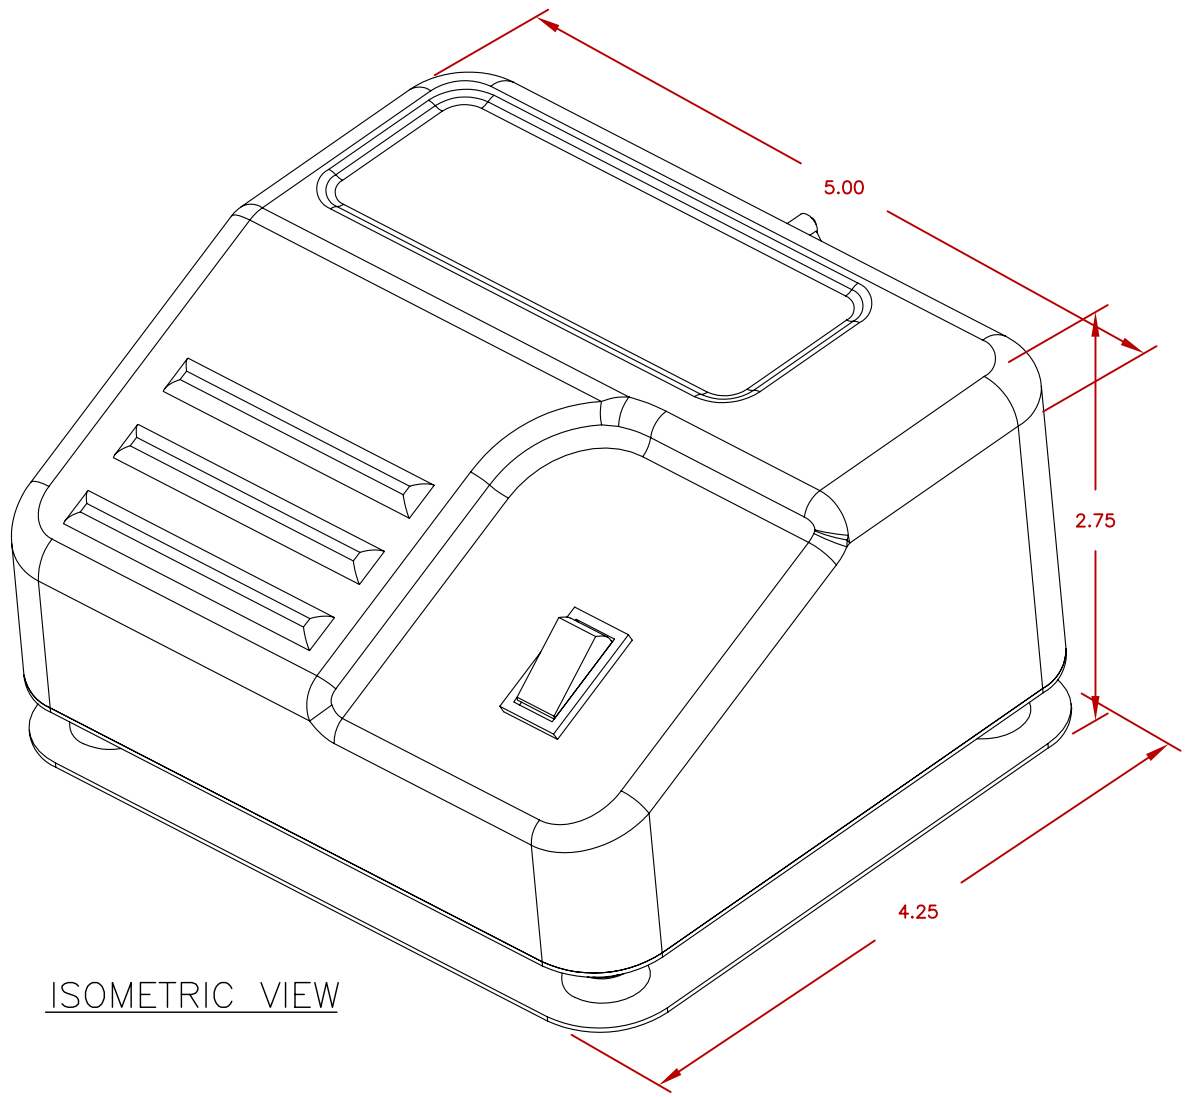

LINE	BBQ LINE
MODEL	ROTISSERIE MOTOR 12V
NUM	

	TITLE 2017 BARBECUE LINE GRILL ACCESORIES ROTISSERIE MOTOR 12V	
	SCALE: 	DWG NO. BBQ07100781
REVISED 	REV. DESCR. 	DATE 12/14/16

NOTE:
 DUE TO OUR CONTINUOUS IMPROVEMENT PROGRAM, ALL MODELS
 AND SPECIFICATIONS ARE SUBJECT TO CHANGE WITHOUT NOTICE.