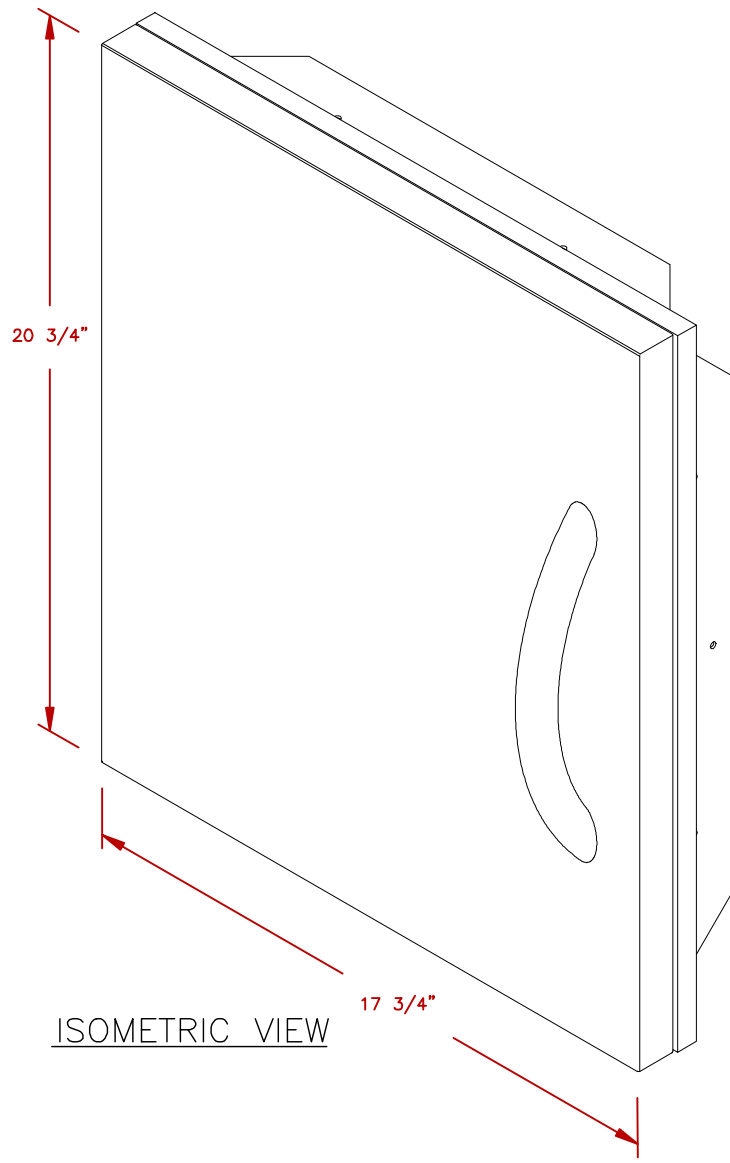

LINE	BBQ LINE
MODEL	18 SINGLE ACCESS DOOR
NUM	

	<b>TITLE</b> 2019 BARBECUE LINE DOORS & DRAWERS 18 SINGLE ACCESS DOOR	
	<b>SCALE:</b> 	<b>DWG NO.</b> BBQ18839P-18
<b>REVISED</b> 	<b>REV. DESCR.</b> 	<b>DATE</b> 11/13/18