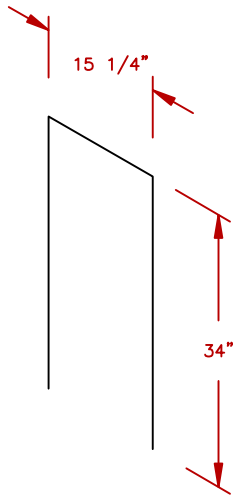

LINE	BBQ LINE
MODEL	OUTDOOR SST ICE MAKER
NUM	

ISOMETRIC VIEW

CUT-OUT DIMENSIONS

NOTE:
DUE TO OUR CONTINUOUS IMPROVEMENT PROGRAM, ALL MODELS
AND SPECIFICATIONS ARE SUBJECT TO CHANGE WITHOUT NOTICE.

	TITLE 2019 BARBECUE LINE OUTDOOR SST ICE MAKER	
	SCALE:	DWG NO. BBQ10700
REVISED	REV. DESCR.	DWG BY J.ORNELAS
		DATE 11/13/18