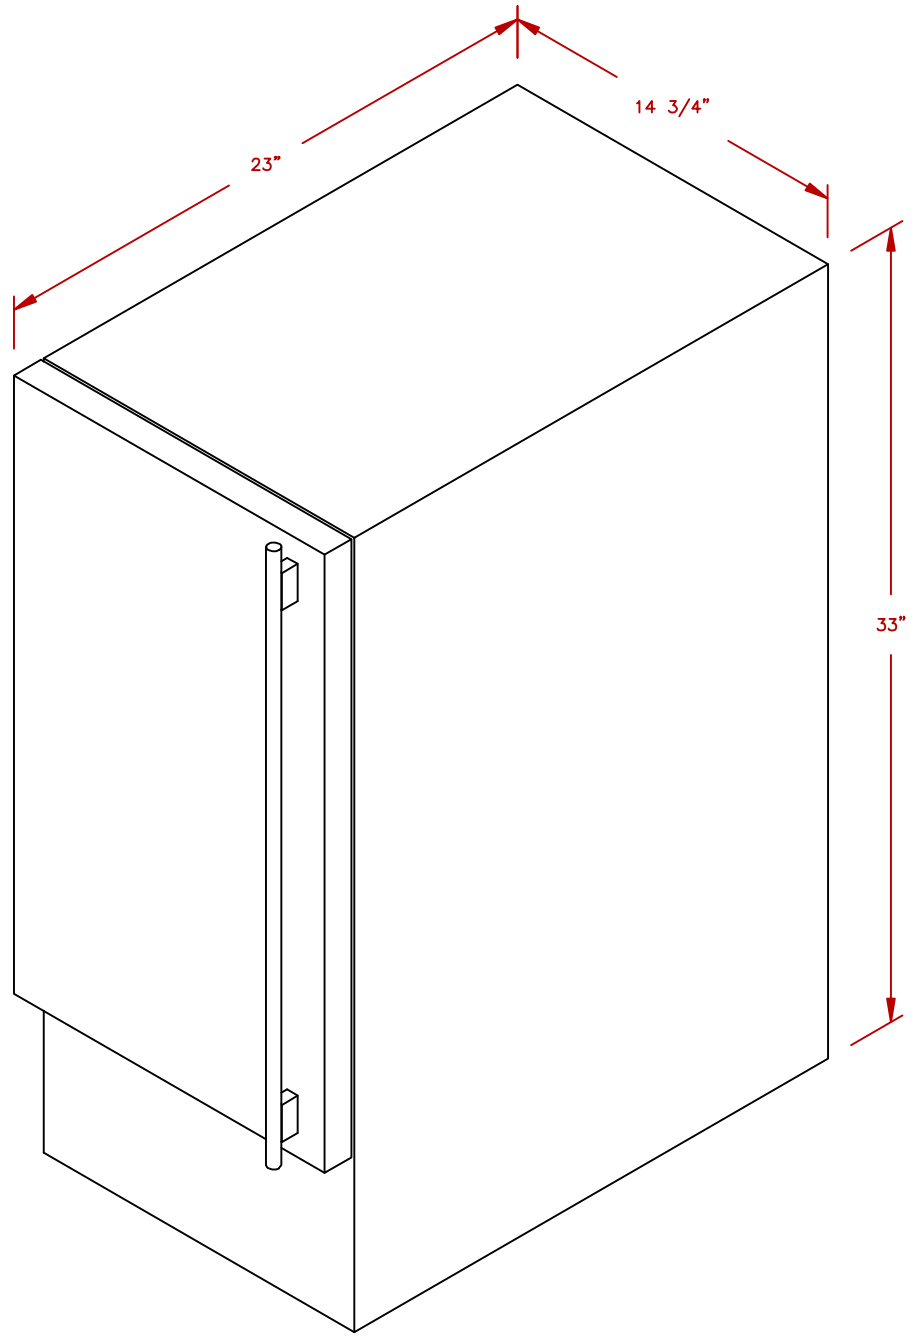

LINE	BBQ LINE
MODEL	OUTDOOR SST ICE MAKER
NUM	

ISOMETRIC VIEW

CUT-OUT DIMENSIONS

NOTE:
DUE TO OUR CONTINUOUS IMPROVEMENT PROGRAM, ALL MODELS
AND SPECIFICATIONS ARE SUBJECT TO CHANGE WITHOUT NOTICE.

	TITLE 2019 BARBECUE LINE OUTDOOR SST ICE MAKER	
	SCALE:	DWG NO. BBQ10700
REVISED	REV. DESCR.	DWG BY J.ORNELAS
		DATE 11/13/18