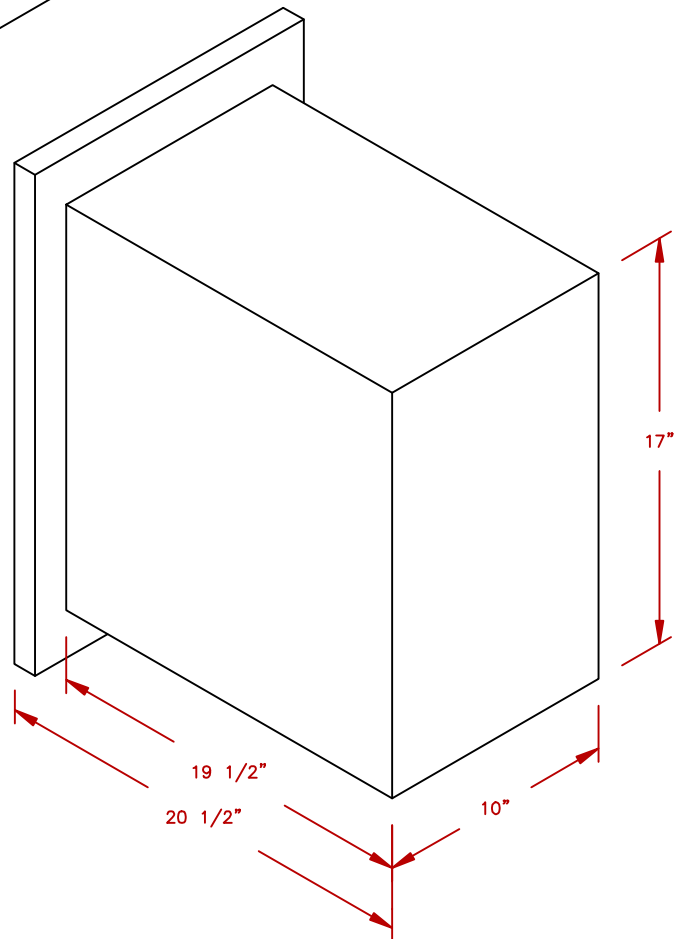

LINE	BBQ LINE
MODEL	2 DRAWER STRG DEEP DRAWER
NUM	

CUT OUT DIMENSIONS

NOTE:
DUE TO OUR CONTINUOUS IMPROVEMENT PROGRAM, ALL MODELS
AND SPECIFICATIONS ARE SUBJECT TO CHANGE WITHOUT NOTICE.

	TITLE		2019 BARBECUE LINE DOORS & DRAWERS 2 DRAWER STRG DEEP DRAWER
	SCALE:	DWG NO.	DWG BY
REVISED	BBQ07868P	J.ORNELAS	DATE
	REV. DESCR.		11/13/18