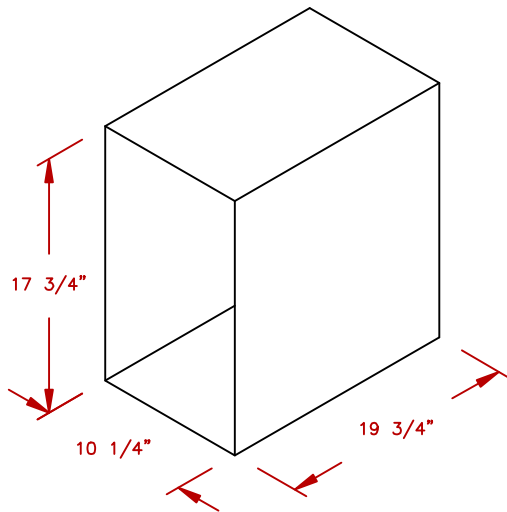

LINE	BBQ LINE
MODEL	2 DRAWER STRG DEEP DRAWER
NUM	

CUT OUT DIMENSIONS

NOTE:
DUE TO OUR CONTINUOUS IMPROVEMENT PROGRAM, ALL MODELS
AND SPECIFICATIONS ARE SUBJECT TO CHANGE WITHOUT NOTICE.

	TITLE		2019 BARBECUE LINE DOORS & DRAWERS 2 DRAWER STRG DEEP DRAWER
	SCALE:	DWG NO.	DWG BY
REVISED	BBQ07868P	J.ORNELAS	DATE
	REV. DESCR.		11/13/18