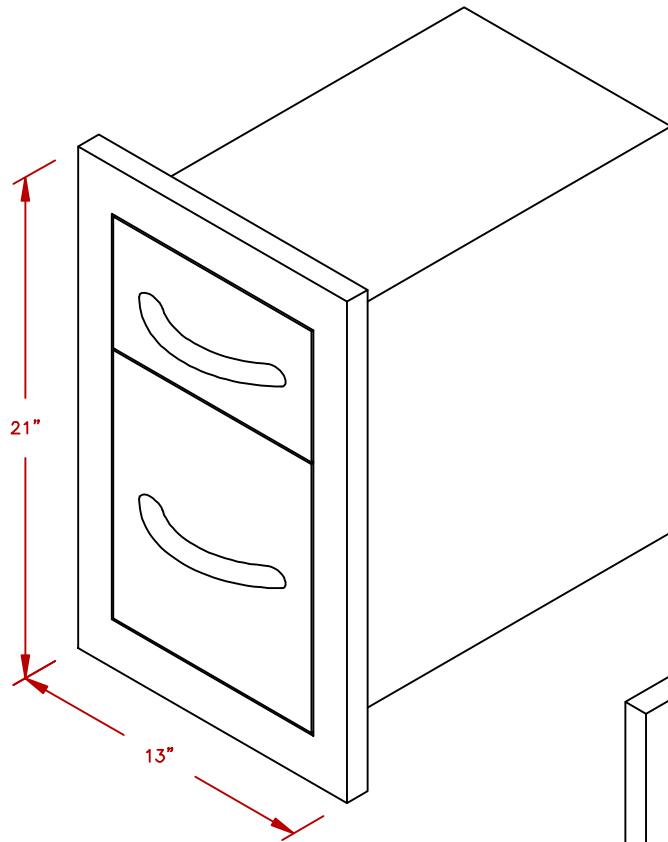

LINE	BBQ LINE
MODEL	2 DRAWER STRG DEEP DRAWER
NUM	

CUT OUT DIMENSIONS

NOTE:
DUE TO OUR CONTINUOUS IMPROVEMENT PROGRAM, ALL MODELS
AND SPECIFICATIONS ARE SUBJECT TO CHANGE WITHOUT NOTICE.

	TITLE		2019 BARBECUE LINE DOORS & DRAWERS 2 DRAWER STRG DEEP DRAWER
	SCALE:	DWG NO.	DWG BY
REVISED	BBQ07868P	J.ORNELAS	DATE
	REV. DESCR.		11/13/18