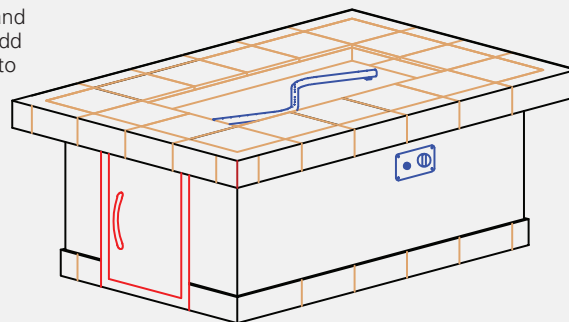

SHAPES

Firepits come in square, hexagonal and rectangle shapes to accommodate any backyard preference.

ON/OFF SWITCH

Every fireplace switch has a Piezo ignition system which makes it is a battery-powered electronic ignition.

TABLETOP FIRE

For the ultimate in outdoor entertainment and relaxation, tabletop firepits can accommodate up to six guests. The innovative FPT-H1050T features a table top style and elegant footrest that will add lasting beauty and variety to your Home Resort.

LIQUID PROPANE OR NATURAL GAS CONVERTIBLE

Use liquid propane tanks or have a natural gas line professionally installed.

HEIGHT

Firepits are available from 25" in height to replicate the campfire experience to 45" in height to create a conversational area that will accommodate full height barstools.