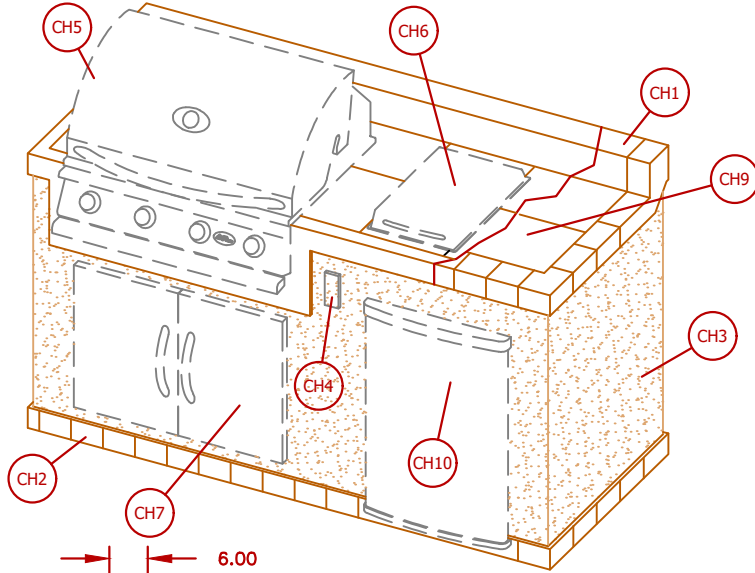

Option Placement May Vary

SEE NOTES BELOW FOR MORE INFORMATION

LINE	BBQ ESCAPE LINE
MODEL	PV6004
REF.	COSTA Q

COMPATIBLE CONFIGURATION TABLE

SYMB.	DESCRIPTION	
CH1	TOP COLORS CHOICES	
CH2	BASE COLOR CHOICES	
CH3	BASE ACCESSORY CHOICES	
CH4	ELECTRICAL	
CH5	GRILLS CHOICES [A1] G-CHARCOAL [A2] 4 BURNER G4, P4, CONV. [A3] 5 BURNER P4, CONV. TOP GUN	-5 BURNER GRILL NOT COMPATIBLE WITH ITEMS: E4 -5 BURNER + REFRIGERATOR NOT COMPATIBLE WITH ITEMS E5-E6
CH6	SIDE BURNERS CHOICES: [B1] DELUXE DOUBLE SIDE BY SIDE [B2] STD. SIDE BY SIDE [B3] DELUXE DOUBLE [B4] STANDARD	
CH7	DOOR & DRAWERS CHOICES: [C1] 27 ACCESS DOOR [C2] 18 SINGLE ACCESS DOOR [C3] 30 DOOR & DRAWER COMBO [C4] COMPLETE UTILITY STORAGE [C5] PAPER TOWEL STORAGE [C6] 2 DRAWER STORAGE [C7] 3 DRAWER STORAGE [C8] 3 DRAWER WIDE [C9] PROPANE TANK DRAWER [C10] 2 IN 1 OVEN (110V) ELECTRIC PIZZA 7 WARM.	-30 DOUBLE DOOR AND REFRIGERATOR NOT COMPATIBLE WITH ITEM: C4-C7-C8-C10
CH8	ACCESSORIES: GRILLS [D1] BOTTLE OPENER	
CH9	ACCESSORIES: DROP INS [E1] 12 DROP IN FOOD WARMER [E2] 12 COCKTAIL CENTER [E3] 18 COCKTAIL CENTER [E4] 30 DROP IN BAR [E5] HIBACHI DROP IN GRILL [E6] POWER BURNER [E7] STAINLESS STEEL SINK W FAUCET	
CH10	REFRIGERATORS & OVENS [F1] STAINLESS STEEL REFRIG. [F2] BEER TAP REFRIG. [F3] OUTDOOR S.S. REFRIG. [F4] OUTDOOR S.S. ICE MAKER [F5] OUTDOOR S.S. BEVARE COOLER	ANY REFRIGERATOR NOT COMPATIBLE WITH ITEMS: B1-B3-E1-E2-E3-E4-E5-E6-E7
CH11	[G4] UMBRELLA HOLE	
CH14	FREEDOM SOUND SYSTEM	

STANDARD FEATURES

QTY.	SYMB.	DESCRIPTION
-	(A)	PORCELAIN TILE 12 X 24 (FIELD) (BORDER)
-	(B)	AMERISTONE STUCCO
-	(C)	3" BOTTOM TRIM (TILE ONLY)
1	(D)	4 BURNER P4 LP
1	(E)	STD. SIDE BURNER BURNER LP
1	(F)	INTERIOR ELECTRICAL
1	(G)	30" DOUBLE ACCESS DOOR
1	(H)	SST REFRIGERATOR