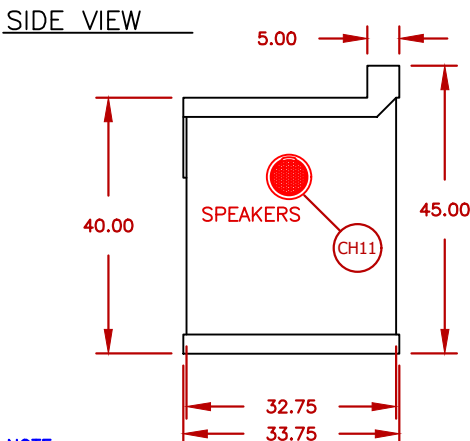

Option Placement May Vary

SEE NOTES BELOW FOR MORE INFORMATION

LINE	BBQ ESCAPE LINE
MODEL	PV6004
REF.	COSTA Q

COMPATIBLE CONFIGURATION TABLE

SYMB.	DESCRIPTION	
CH1	TOP COLORS CHOICES	
CH2	BASE COLOR CHOICES	
CH3	BASE ACCESSORY CHOICES	
CH4	ELECTRICAL	
CH5	GRILLS CHOICES [A1] G-CHARCOAL [A2] 4 BURNER G4, P4, CONV. [A3] 5 BURNER P4, CONV. TOP GUN	-5 BURNER GRILL NOT COMPATIBLE WITH ITEMS: E4 -5 BURNER + REFRIGERATOR NOT COMPATIBLE WITH ITEMS E5-E6
CH6	SIDE BURNERS CHOICES: [B1] DELUXE DOUBLE SIDE BY SIDE [B2] STD. SIDE BY SIDE [B3] DELUXE DOUBLE [B4] STANDARD	
CH7	DOOR & DRAWERS CHOICES: [C1] 27 ACCESS DOOR [C2] 18 SINGLE ACCESS DOOR [C3] 30 DOOR & DRAWER COMBO [C4] COMPLETE UTILITY STORAGE [C5] PAPER TOWEL STORAGE [C6] 2 DRAWER STORAGE [C7] 3 DRAWER STORAGE [C8] 3 DRAWER WIDE [C9] PROPANE TANK DRAWER [C10] 2 IN 1 OVEN (110V) ELECTRIC PIZZA 7 WARM.	-30 DOUBLE DOOR AND REFRIGERATOR NOT COMPATIBLE WITH ITEM: C4-C7-C8-C10
CH8	ACCESSORIES: GRILLS [D1] BOTTLE OPENER	
CH9	ACCESSORIES: DROP INS [E1] 12 DROP IN FOOD WARMER [E2] 12 COCKTAIL CENTER [E3] 18 COCKTAIL CENTER [E4] 30 DROP IN BAR [E5] HIBACHI DROP IN GRILL [E6] POWER BURNER [E7] STAINLESS STEEL SINK W FAUCET	
CH10	REFRIGERATORS & OVENS [F1] STAINLESS STEEL REFRIG. [F2] BEER TAP REFRIG. [F3] OUTDOOR S.S. REFRIG. [F4] OUTDOOR S.S. ICE MAKER [F5] OUTDOOR S.S. BEVARE COOLER	ANY REFRIGERATOR NOT COMPATIBLE WITH ITEMS: B1-B3-E1-E2-E3-E4-E5-E6-E7
CH11	[G4] UMBRELLA HOLE	
CH14	FREEDOM SOUND SYSTEM	

STANDARD FEATURES

QTY.	SYMB.	DESCRIPTION
-	(A)	PORCELAIN TILE 12 X 24 (FIELD) (BORDER)
-	(B)	AMERISTONE STUCCO
-	(C)	3" BOTTOM TRIM (TILE ONLY)
1	(D)	4 BURNER P4 LP
1	(E)	STD. SIDE BURNER BURNER LP
1	(F)	INTERIOR ELECTRICAL
1	(G)	30" DOUBLE ACCESS DOOR
1	(H)	SST REFRIGERATOR