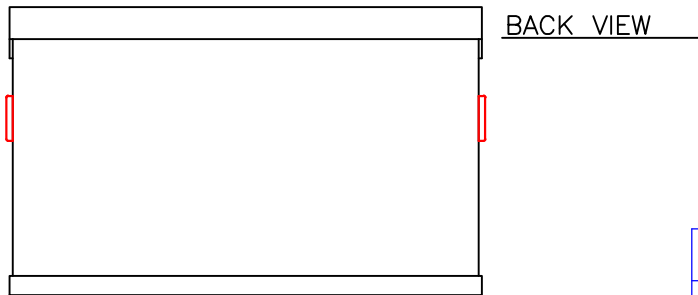

Option Placement May Vary

SEE NOTES BELOW FOR MORE INFORMATION

LINE	BBQ ESCAPE LINE
MODEL	PV6004
REF.	COSTA Q

COMPATIBLE CONFIGURATION TABLE

SYMB.	DESCRIPTION	
CH1	TOP COLORS CHOICES	
CH2	BASE COLOR CHOICES	
CH3	BASE ACCESSORY CHOICES	
CH4	ELECTRICAL	
CH5	GRILLS CHOICES [A1] G-CHARCOAL [A2] 4 BURNER G4, P4, CONV. [A3] 5 BURNER P4, CONV. TOP GUN	-5 BURNER GRILL NOT COMPATIBLE WITH ITEMS: E4 -5 BURNER + REFRIGERATOR NOT COMPATIBLE WITH ITEMS E5-E6
CH6	SIDE BURNERS CHOICES: [B1] DELUXE DOUBLE SIDE BY SIDE [B2] STD. SIDE BY SIDE [B3] DELUXE DOUBLE [B4] STANDARD	
CH7	DOOR & DRAWERS CHOICES: [C1] 27 ACCESS DOOR [C2] 18 SINGLE ACCESS DOOR [C3] 30 DOOR & DRAWER COMBO [C4] COMPLETE UTILITY STORAGE [C5] PAPER TOWEL STORAGE [C6] 2 DRAWER STORAGE [C7] 3 DRAWER STORAGE [C8] 3 DRAWER WIDE [C9] PROPANE TANK DRAWER [C10] 2 IN 1 OVEN (110V) ELECTRIC PIZZA 7 WARM.	-30 DOUBLE DOOR AND REFRIGERATOR NOT COMPATIBLE WITH ITEM: C4-C7-C8-C10
CH8	ACCESSORIES: GRILLS [D1] BOTTLE OPENER	
CH9	ACCESSORIES: DROP INS [E1] 12 DROP IN FOOD WARMER [E2] 12 COCKTAIL CENTER [E3] 18 COCKTAIL CENTER [E4] 30 DROP IN BAR [E5] HIBACHI DROP IN GRILL [E6] POWER BURNER [E7] STAINLESS STEEL SINK W FAUCET	
CH10	REFRIGERATORS & OVENS [F1] STAINLESS STEEL REFRIG. [F2] BEER TAP REFRIG. [F3] OUTDOOR S.S. REFRIG. [F4] OUTDOOR S.S. ICE MAKER [F5] OUTDOOR S.S. BEVARE COOLER	ANY REFRIGERATOR NOT COMPATIBLE WITH ITEMS: B1-B3-E1-E2-E3-E4-E5-E6-E7
CH11	[G4] UMBRELLA HOLE	
CH14	FREEDOM SOUND SYSTEM	

STANDARD FEATURES

QTY.	SYMB.	DESCRIPTION
-	(A)	PORCELAIN TILE 12 X 24 (FIELD) (BORDER)
-	(B)	AMERISTONE STUCCO
-	(C)	3" BOTTOM TRIM (TILE ONLY)
1	(D)	4 BURNER P4 LP
1	(E)	STD. SIDE BURNER BURNER LP
1	(F)	INTERIOR ELECTRICAL
1	(G)	30" DOUBLE ACCESS DOOR
1	(H)	SST REFRIGERATOR