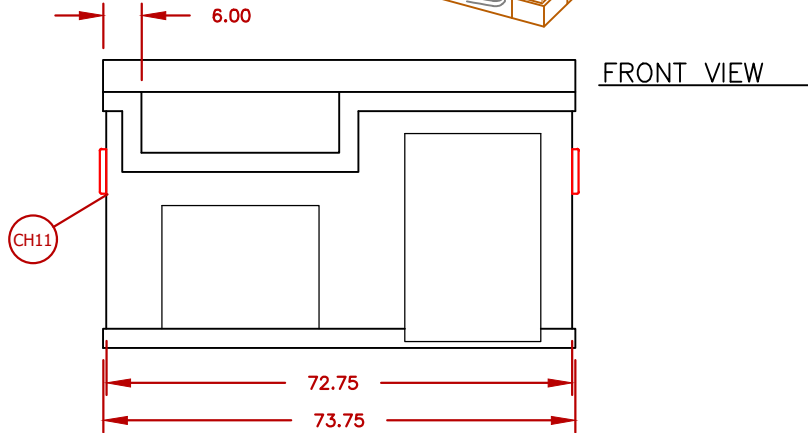

Option Placement May Vary

SEE NOTES BELOW FOR MORE INFORMATION

LINE	BBQ ESCAPE LINE
MODEL	PV6004
REF.	COSTA Q

COMPATIBLE CONFIGURATION TABLE

SYMB.	DESCRIPTION	
CH1	TOP COLORS CHOICES	
CH2	BASE COLOR CHOICES	
CH3	BASE ACCESSORY CHOICES	
CH4	ELECTRICAL	
CH5	GRILLS CHOICES [A1] G-CHARCOAL [A2] 4 BURNER G4, P4, CONV. [A3] 5 BURNER P4, CONV. TOP GUN	-5 BURNER GRILL NOT COMPATIBLE WITH ITEMS: E4 -5 BURNER + REFRIGERATOR NOT COMPATIBLE WITH ITEMS E5-E6
CH6	SIDE BURNERS CHOICES: [B1] DELUXE DOUBLE SIDE BY SIDE [B2] STD. SIDE BY SIDE [B3] DELUXE DOUBLE [B4] STANDARD	
CH7	DOOR & DRAWERS CHOICES: [C1] 27 ACCESS DOOR [C2] 18 SINGLE ACCESS DOOR [C3] 30 DOOR & DRAWER COMBO [C4] COMPLETE UTILITY STORAGE [C5] PAPER TOWEL STORAGE [C6] 2 DRAWER STORAGE [C7] 3 DRAWER STORAGE [C8] 3 DRAWER WIDE [C9] PROPANE TANK DRAWER [C10] 2 IN 1 OVEN (110V) ELECTRIC PIZZA 7 WARM.	-30 DOUBLE DOOR AND REFRIGERATOR NOT COMPATIBLE WITH ITEM: C4-C7-C8-C10
CH8	ACCESSORIES: GRILLS [D1] BOTTLE OPENER	
CH9	ACCESSORIES: DROP INS [E1] 12 DROP IN FOOD WARMER [E2] 12 COCKTAIL CENTER [E3] 18 COCKTAIL CENTER [E4] 30 DROP IN BAR [E5] HIBACHI DROP IN GRILL [E6] POWER BURNER [E7] STAINLESS STEEL SINK W FAUCET	
CH10	REFRIGERATORS & OVENS [F1] STAINLESS STEEL REFRIG. [F2] BEER TAP REFRIG. [F3] OUTDOOR S.S. REFRIG. [F4] OUTDOOR S.S. ICE MAKER [F5] OUTDOOR S.S. BEVARE COOLER	ANY REFRIGERATOR NOT COMPATIBLE WITH ITEMS: B1-B3-E1-E2-E3-E4-E5-E6-E7
CH11	[G4] UMBRELLA HOLE	
CH14	FREEDOM SOUND SYSTEM	

STANDARD FEATURES

QTY.	SYMB.	DESCRIPTION
-	(A)	PORCELAIN TILE 12 X 24 (FIELD) (BORDER)
-	(B)	AMERISTONE STUCCO
-	(C)	3" BOTTOM TRIM (TILE ONLY)
1	(D)	4 BURNER P4 LP
1	(E)	STD. SIDE BURNER BURNER LP
1	(F)	INTERIOR ELECTRICAL
1	(G)	30" DOUBLE ACCESS DOOR
1	(H)	SST REFRIGERATOR