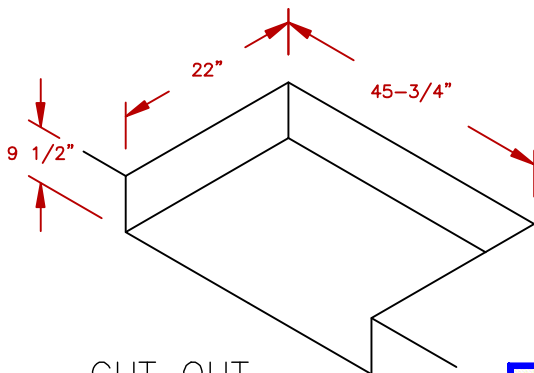

LINE	BBQ LINE
MODEL	P6 BURNER
NUM	

	TITLE 2020 BARBECUE LINE GRILLS P6 BURNER	
	SCALE:	DWG NO. BBQ18P06
REVISED	REV. DESCR.	DWG BY J.ORNELAS
		DATE 11/14/19

NOTE:
DUE TO OUR CONTINUOUS IMPROVEMENT PROGRAM, ALL MODELS
AND SPECIFICATIONS ARE SUBJECT TO CHANGE WITHOUT NOTICE.