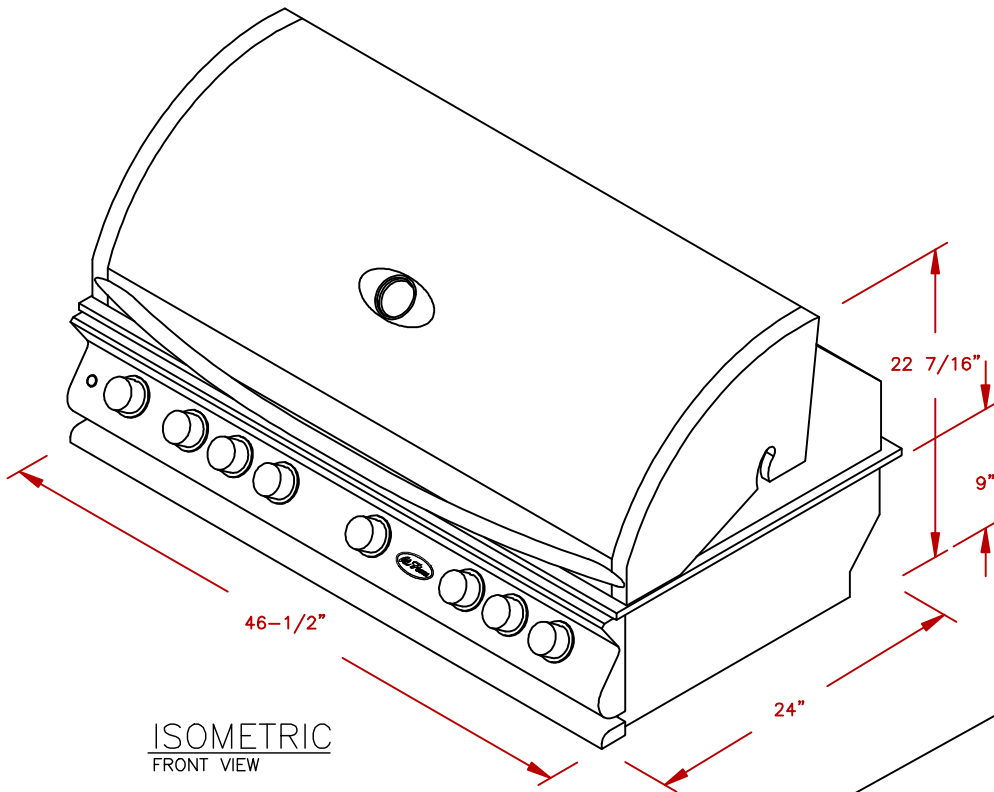

LINE	BBQ LINE
MODEL	P6 BURNER
NUM	

	TITLE 2020 BARBECUE LINE GRILLS P6 BURNER	
	SCALE:	DWG NO. BBQ18P06
REVISED	REV. DESCR.	DWG BY J.ORNELAS
		DATE 11/14/19

NOTE:
DUE TO OUR CONTINUOUS IMPROVEMENT PROGRAM, ALL MODELS
AND SPECIFICATIONS ARE SUBJECT TO CHANGE WITHOUT NOTICE.