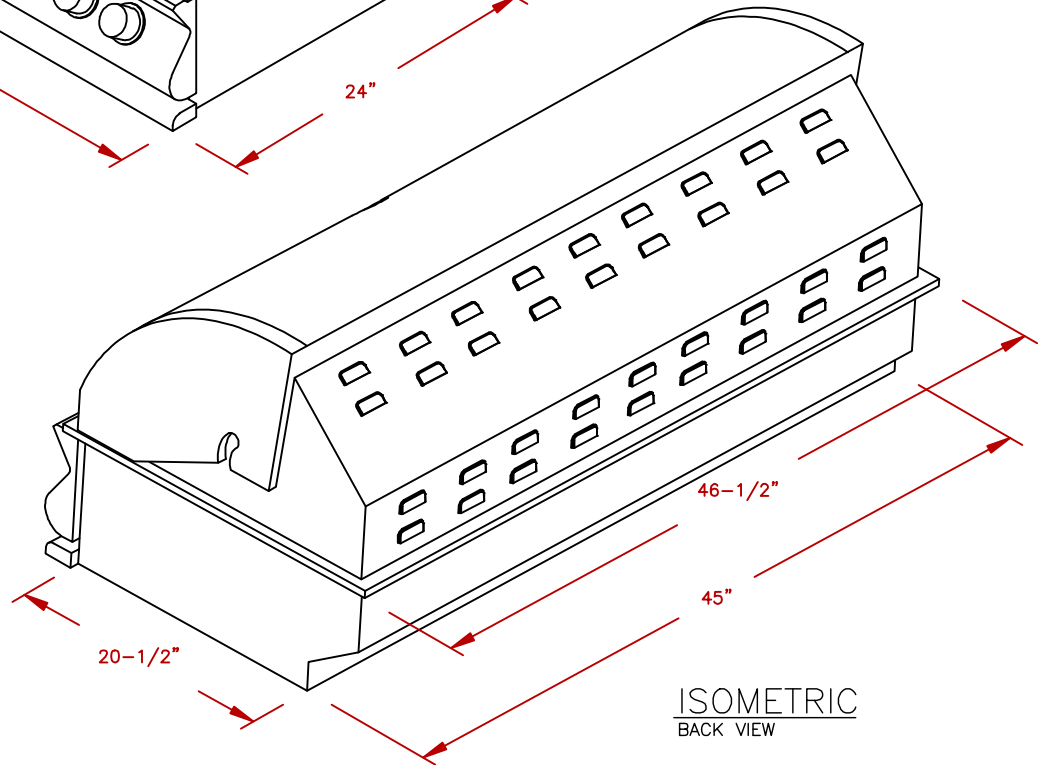

LINE	BBQ LINE
MODEL	P6 BURNER
NUM	

	TITLE 2020 BARBECUE LINE GRILLS P6 BURNER	
	SCALE:	DWG NO. BBQ18P06
REVISED	REV. DESCR.	DWG BY J.ORNELAS
		DATE 11/14/19

NOTE:
DUE TO OUR CONTINUOUS IMPROVEMENT PROGRAM, ALL MODELS
AND SPECIFICATIONS ARE SUBJECT TO CHANGE WITHOUT NOTICE.