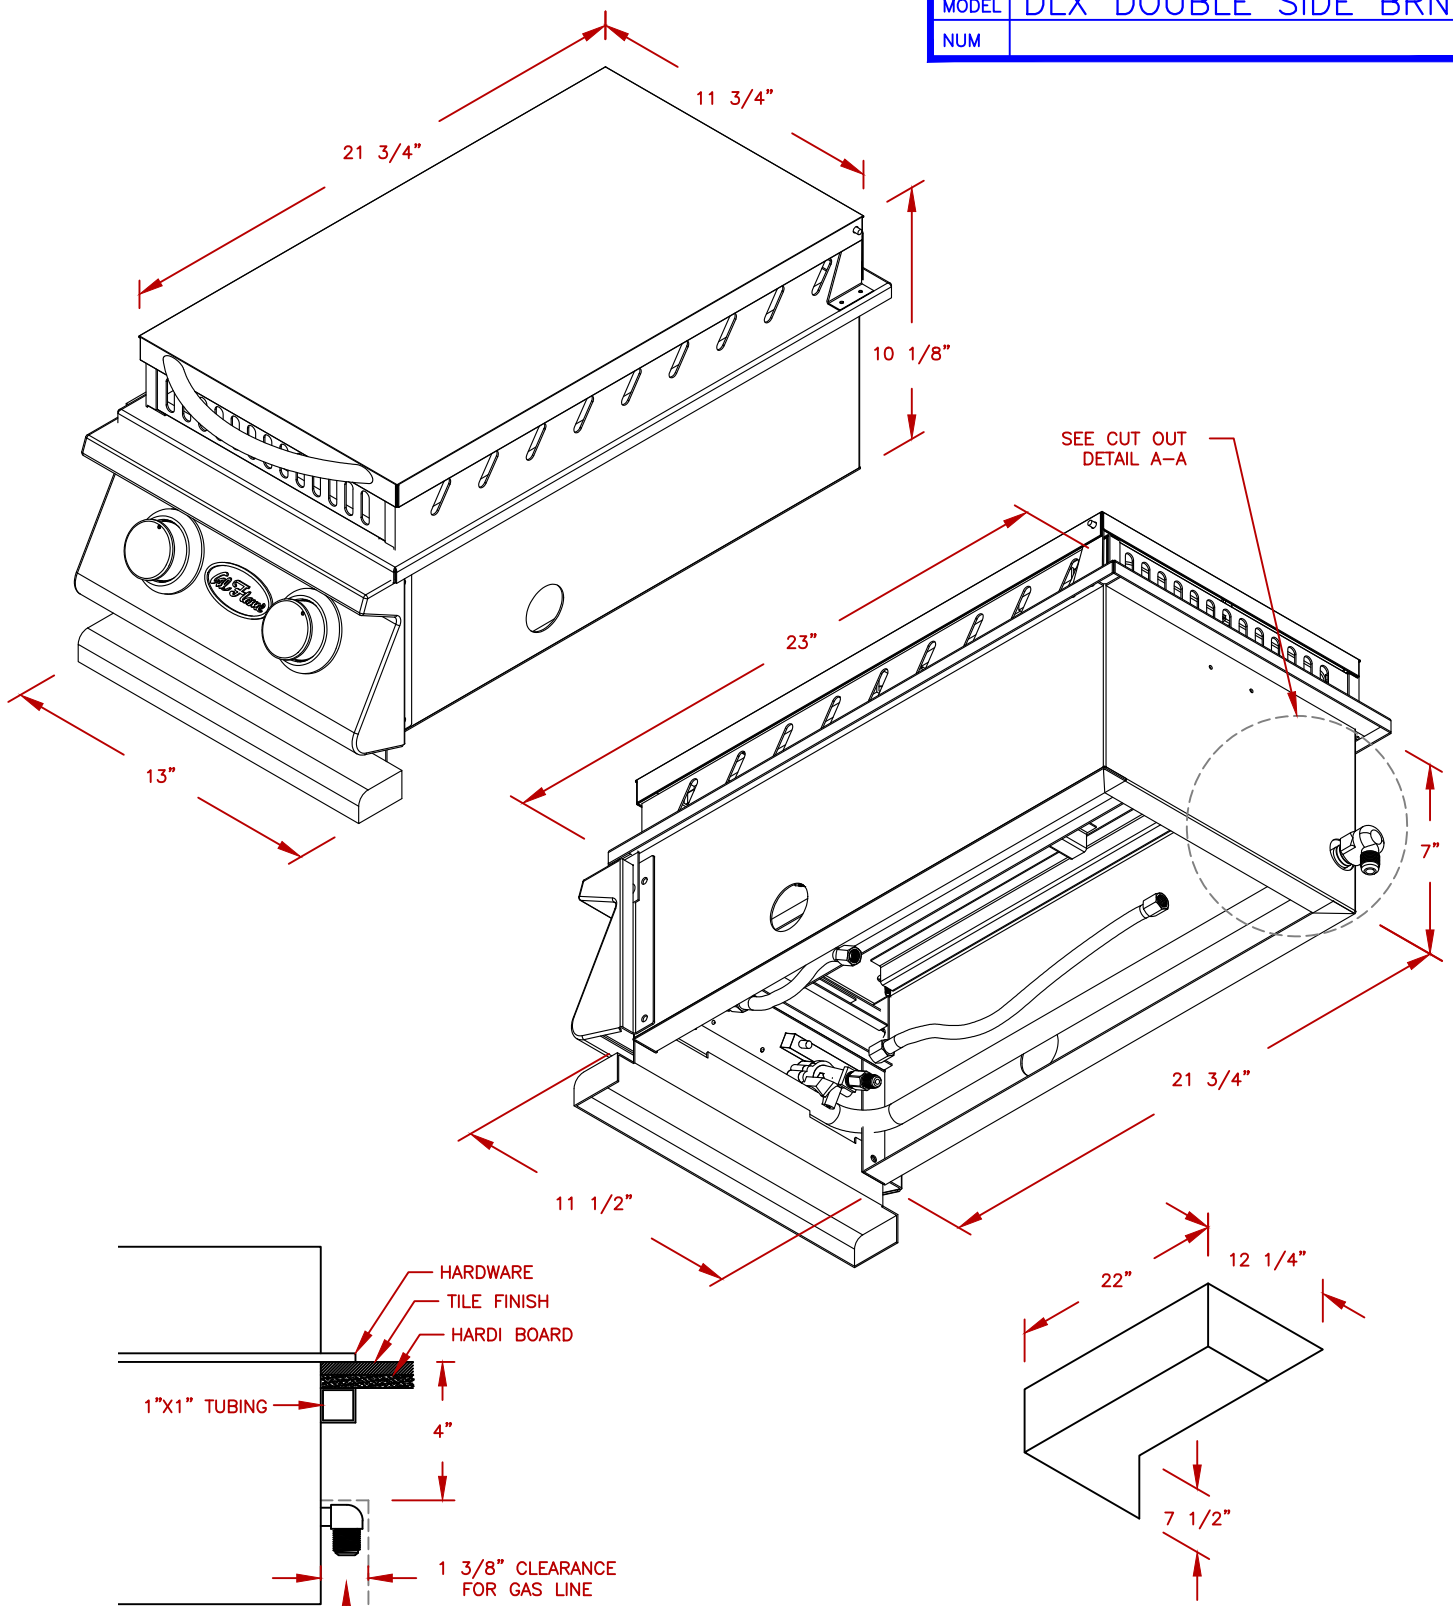

LINE	BBQ LINE
MODEL	DLX DOUBLE SIDE BRN.
NUM	

CUT OUT DIMENSIONS

CUT OUT DETAIL A-A

TYP. CAL FLAME CROSS SECTION OF CUT OUT FOR GAS LINE. PRIVATE CONTRACTOR MUST ALLOW CLEARANCE FOR GAS LINE.

NOTE: DUE TO OUR CONTINUOUS IMPROVEMENT PROGRAM, ALL MODELS AND SPECIFICATIONS ARE SUBJECT TO CHANGE WITHOUT NOTICE.

	TITLE	
	2021 BARBECUE LINE SIDE BURNERS DLX DOUBLE SIDE BRN.	
SCALE:	DWG NO.	DWG BY
	BBQ18899P	M ORTEGA
REVISED	REV. DESCR.	DATE
		12/8/2020