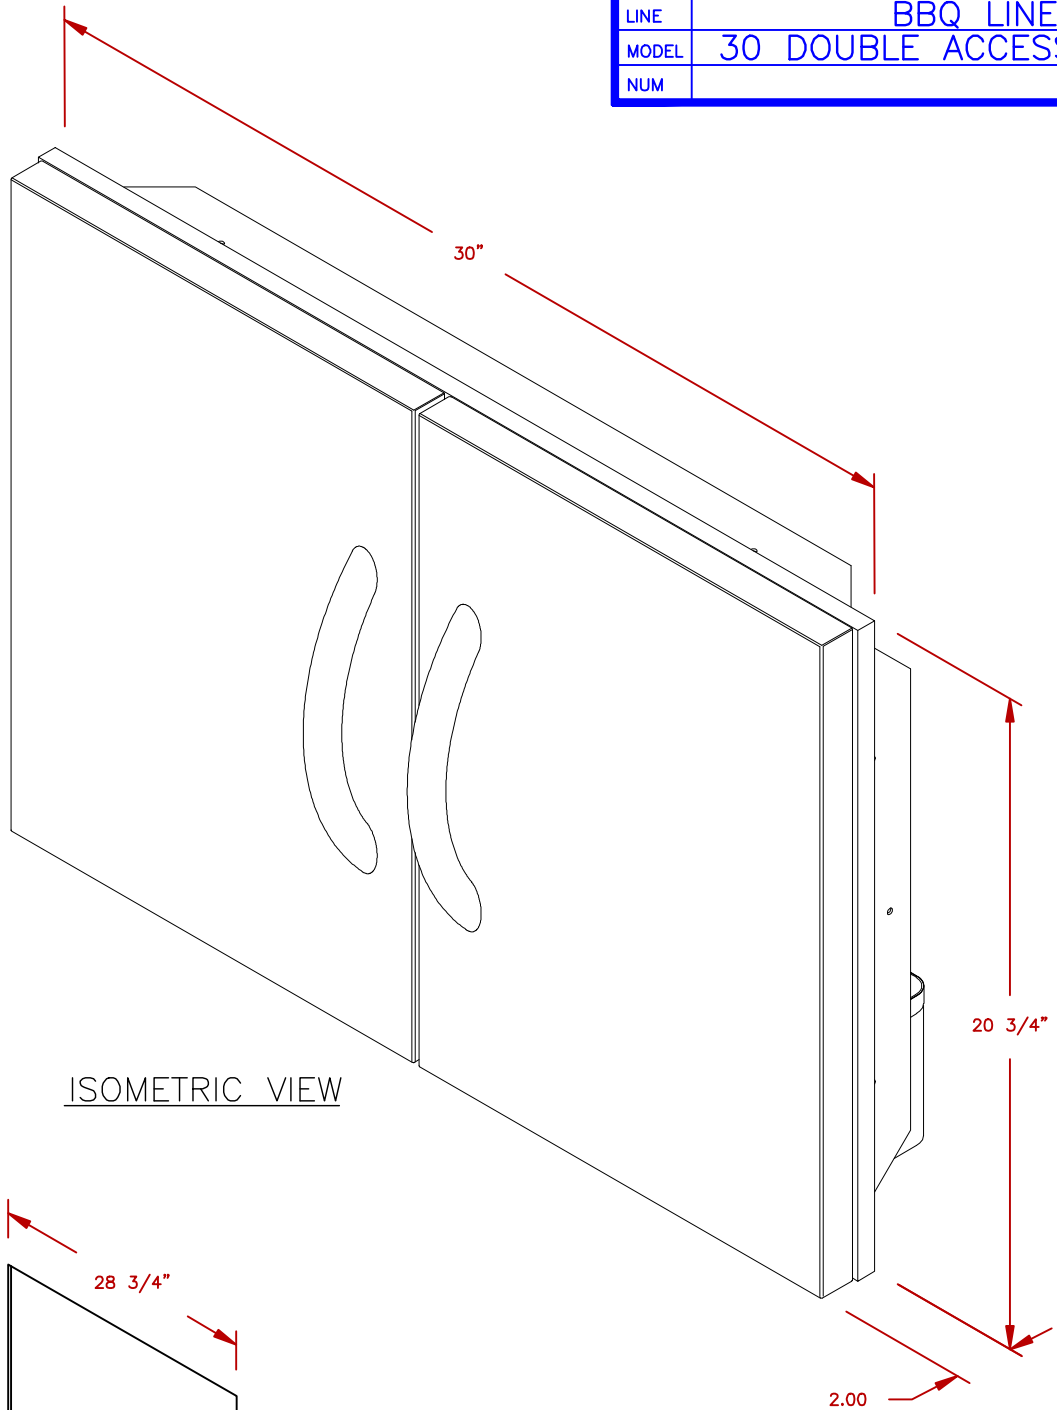

LINE	BBQ LINE
MODEL	30 DOUBLE ACCESS DOOR
NUM	

ISOMETRIC VIEW

DOOR CUT OUT

TITLE 2019 BARBECUE LINE  
DOORS & DRAWERS  
30 DOUBLE ACCESS DOOR

SCALE:  
REVISED

DWG NO. BBQ18839P-30  
REV. DESCR.

DWG BY J.ORNELAS  
DATE 11/13/18