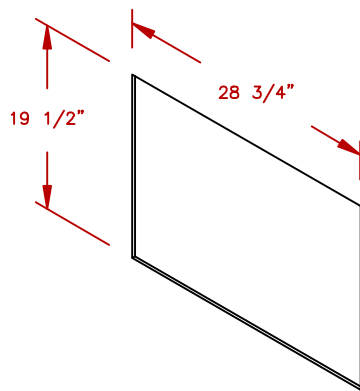

LINE	BBQ LINE
MODEL	30 DOUBLE ACCESS DOOR
NUM	

ISOMETRIC VIEW

DOOR CUT OUT

TITLE 2019 BARBECUE LINE  
DOORS & DRAWERS  
30 DOUBLE ACCESS DOOR

SCALE:  
REVISED

DWG NO. BBQ18839P-30  
REV. DESCR.

DWG BY J.ORNELAS  
DATE 11/13/18