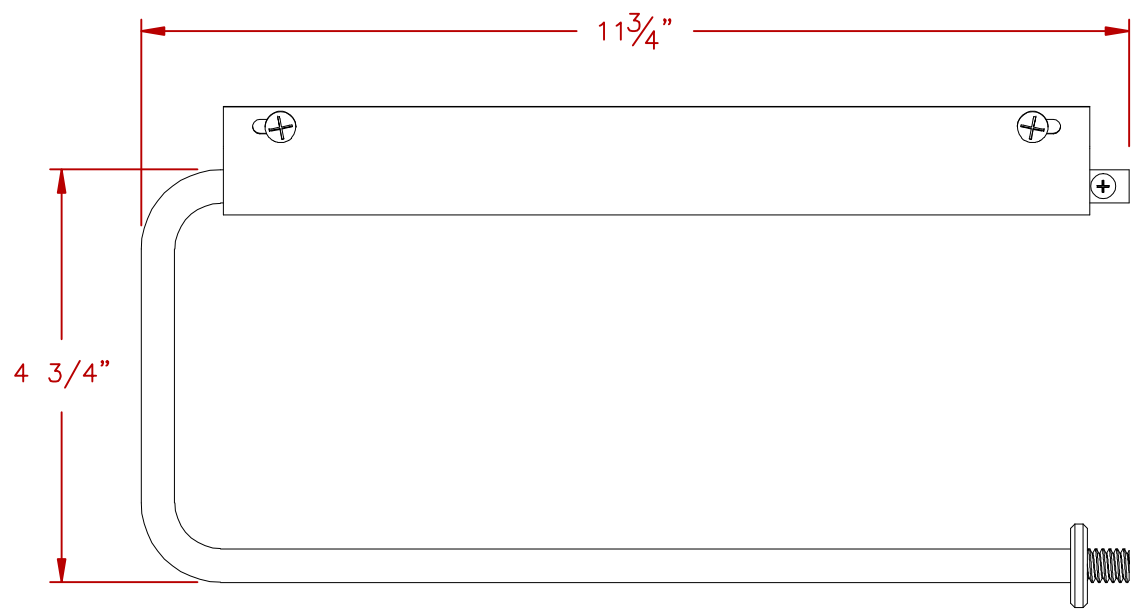

| | |
|-------|-------------------|
| LINE | BBQ LINE |
| MODEL | TOWEL HOLDER RACK |
| NUM | |

ISOMETRIC VIEW

| | | |
|---|---|-------------------------|
|  | TITLE 2019 BARBECUE LINE DOORS & DRAWERS TOWEL HOLDER RACK | |
| | SCALE: | DWG NO. BBQ088000500 |
| REVISED | REV. DESCR. | DATE 11/15/18 |