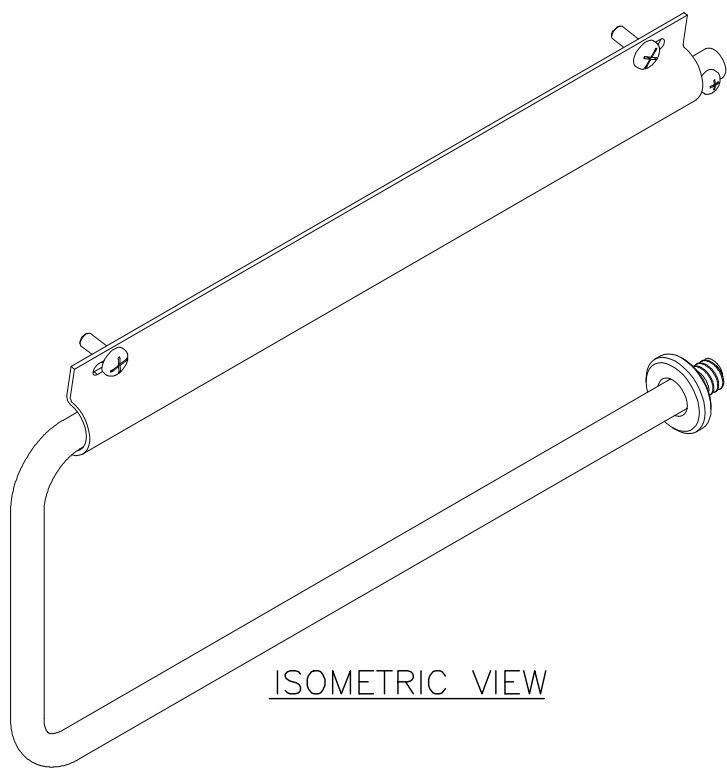

| | |
|-------|-------------------|
| LINE | BBQ LINE |
| MODEL | TOWEL HOLDER RACK |
| NUM | |

ISOMETRIC VIEW

| | | |
|---|---|-------------------------|
|  | TITLE 2019 BARBECUE LINE DOORS & DRAWERS TOWEL HOLDER RACK | |
| | SCALE: | DWG NO. BBQ088000500 |
| REVISED | REV. DESCR. | DATE 11/15/18 |