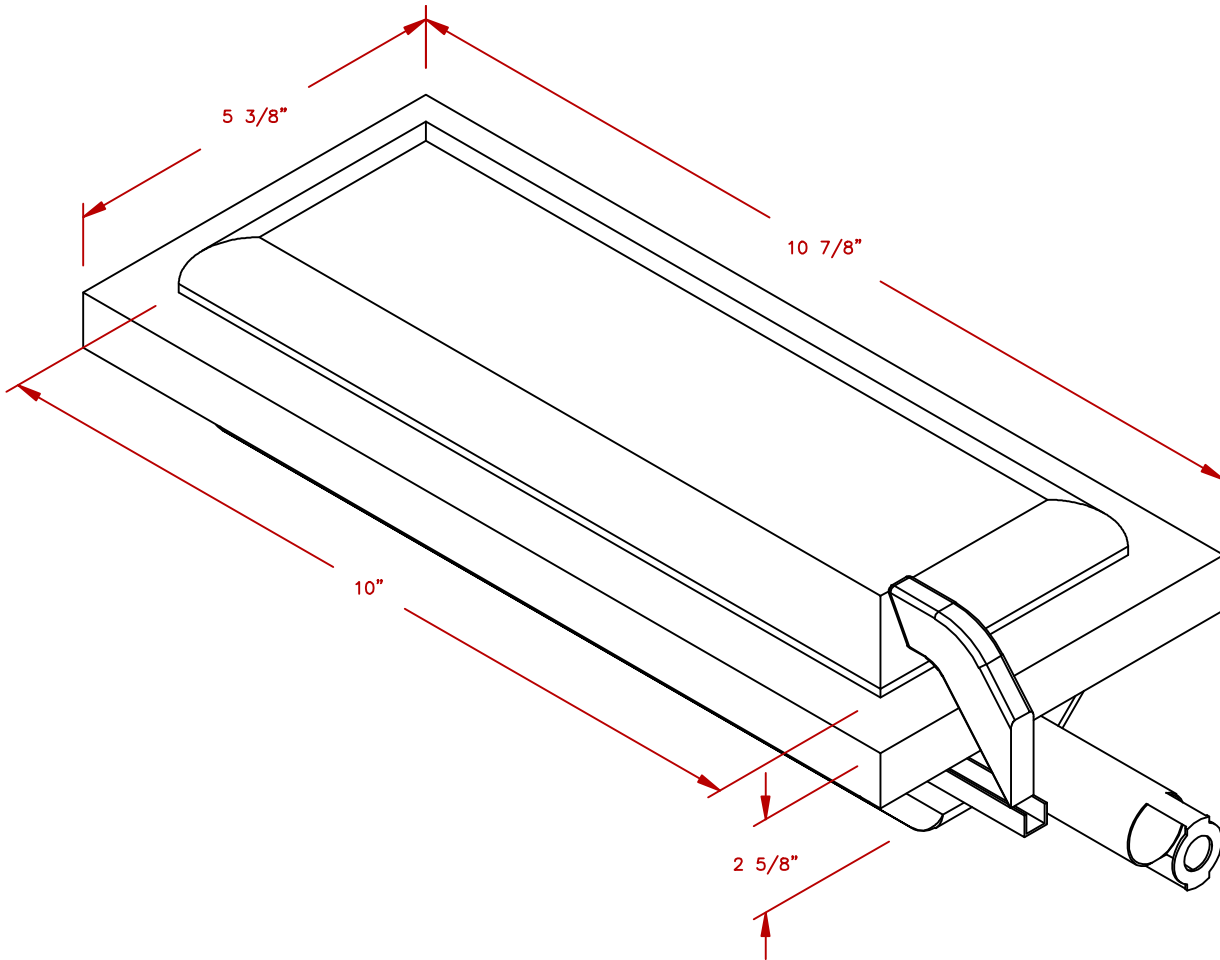

LINE	BBQ LINE
MODEL	SEAR ZONE BURNER
NUM	

	TITLE		2019 BARBECUE LINE GRILL ACCESORIES SEAR ZONE BURNER
	SCALE:	DWG NO.	DWG BY
REVISED	REV. DESCR.	DATE	

NOTE:
DUE TO OUR CONTINUOUS IMPROVEMENT PROGRAM, ALL MODELS
AND SPECIFICATIONS ARE SUBJECT TO CHANGE WITHOUT NOTICE.